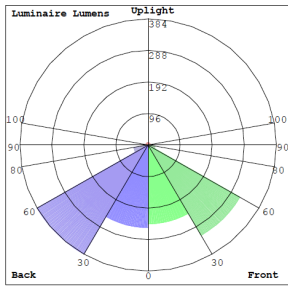

Lighting:

- Multi CCT (Selectable Switch under the lens)
- Dimming: TRIAC Dimming (Dimmable Down to 5% Compatible with Traic and ELV Dimmers)
- Total Lumens: 500LM
- Color Temperatures: 2700K/3000K/3500K/4000K/5000K
- Color Rendering Index: CRI ≥ 90
- Beam Angle: 120°
- Rated life: 50,000 Hrs

Other Models:

- 25W | 1300LM | LCFD-MCT5-BG

Photometrics: LCFD-WS

BUG Rating: B1-U1-G0

Area 30'x 30' Mounting Height: 9'

Other Views:

Side View

Front View

Night View

Side View

Front View

Night View

Performance Table: LCFD-WS

MODEL NO.	Wattage	Voltage	Lumens	Color Temp.	BUG Rating	LPW
LCFD-WS-BK LCFD-WS-WH	10W	120V	500LM	2700K/3000K/3500K/4000K/5000K	B1-U1-G0	50