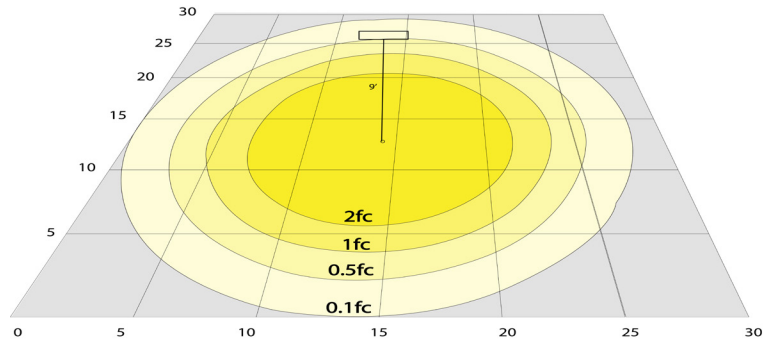

Other Models:

- 25W | 1300LM | LCFD-MCT5-BG

Photometrics: LCFD-WS

BUG Rating: B1-U1-G0

Area 30'x 30' Mounting Height: 9'

Other Views:

Side View

Front View

Night View

Side View

Front View

Night View

Performance Table: LCFD-WS

MODEL NO.	Wattage	Voltage	Lumens	Color Temp.	BUG Rating	LPW
LCFD-WS-BK LCFD-WS-WH	10W	120V	500LM	2700K/3000K/3500K/4000K/5000K	B1-U1-G0	50