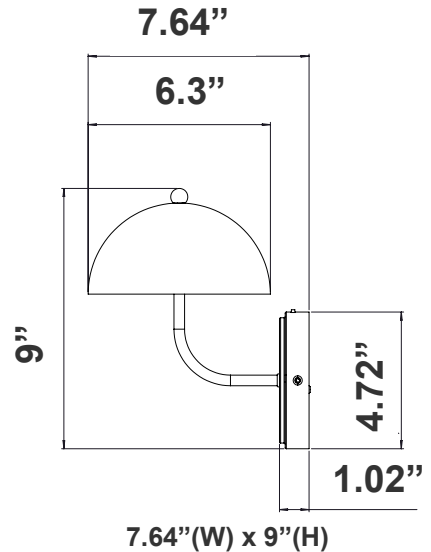

Features

- Multi CCT (Selectable Switch under the lens)
- White/Silver Finish
- 5-Year Warranty
- Polycarbonate Lens

Technical Specifications

Electrical:

- Voltage: 120V AC 50/60Hz
- Wattage: 10W
- Power Factor: >0.90
- Efficacy: 50LPW

Mechanical:

- White/Silver Finish
- Spun Steel Housing
- Polycarbonate Lens
- Maximum Ambient Temperature: -22°F to 104°F
- IP20 Indoor Only
- 5-Year Warranty

Lighting:

- Multi CCT (Selectable Switch under the lens)
- Dimming: TRIAC Dimming (Dimmable Down to 5% Compatible with Traic and ELV Dimmers)
- Total Lumens: 500LM
- Color Temperatures: 2700K/3000K/3500K/4000K/5000K
- Color Rendering Index: CRI ≥ 90
- Beam Angle: 120°
- Rated life: 50,000 Hrs

Applications:

- Pendant lights are stylish hanging light fixtures that double as task lighting. Perfect for kitchens, office or living areas, our vintage pendant lighting is available in 2 finishes that will look good in any home.

Other Models:

- 25W | 1300LM | LCFD-MCT5-BG