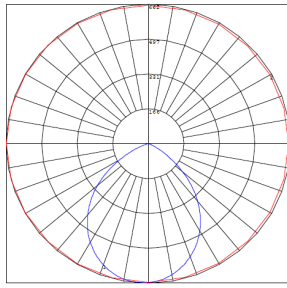

Other Models:

- 25W | 1300LM | LCFD-MCT5-BG

Photometrics: LCFD-WS

BUG Rating: B1-U1-G0

Area 30'x 30' Mounting Height: 9'

Other Views:

Side View

Front View